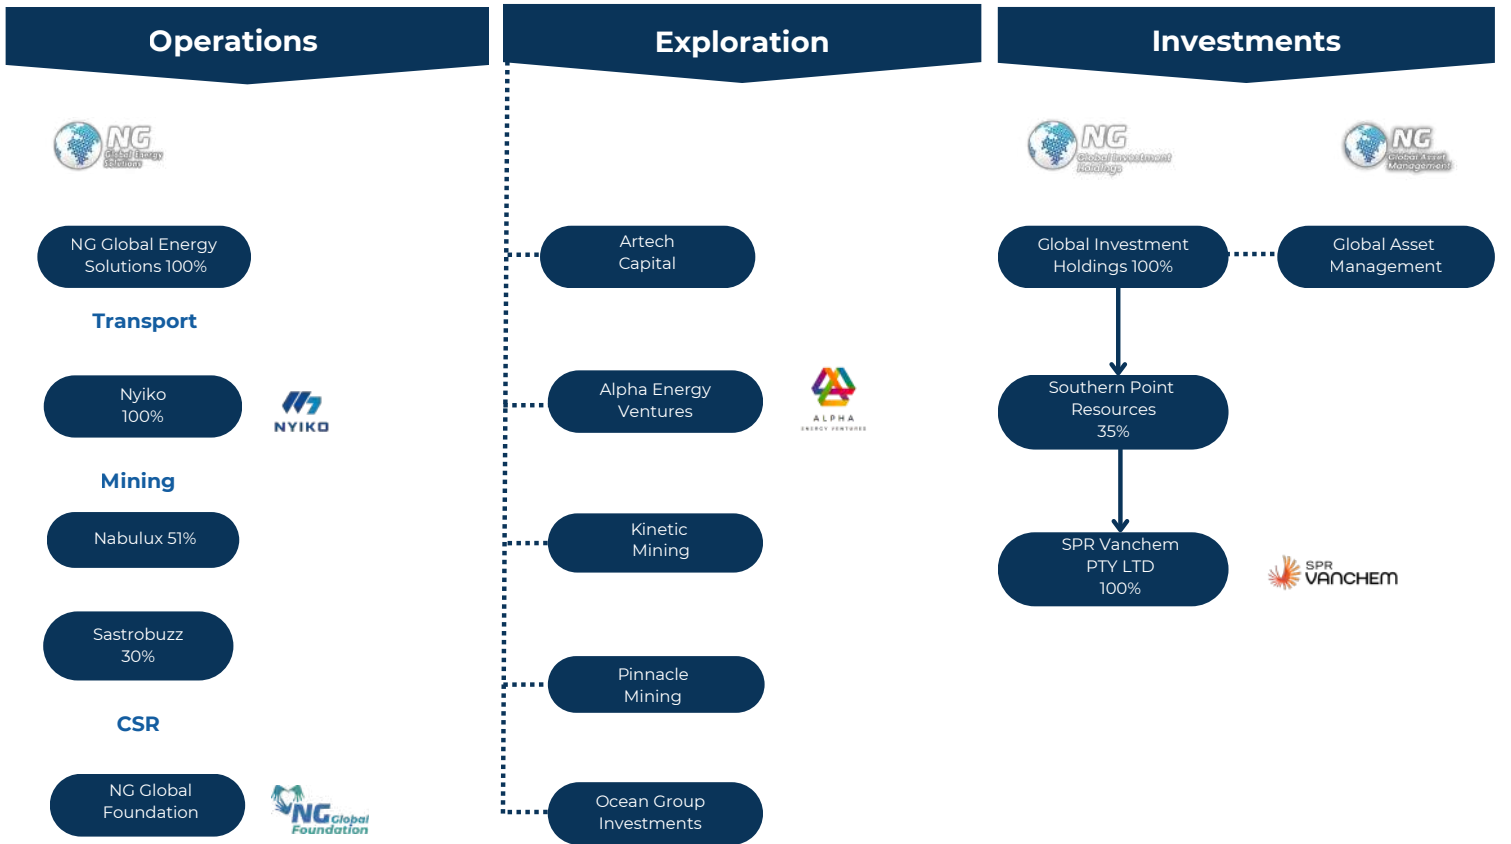

© 2025 NG Global Energy Solutions. All rights reserved. This document, including its content, design, and layout, is the intellectual property of NG Global Energy Solutions. Unauthorised reproduction, distribution, or use of any portion of this material without prior written consent is strictly prohibited. For permissions, contact noachd@ngglobal.co.za.