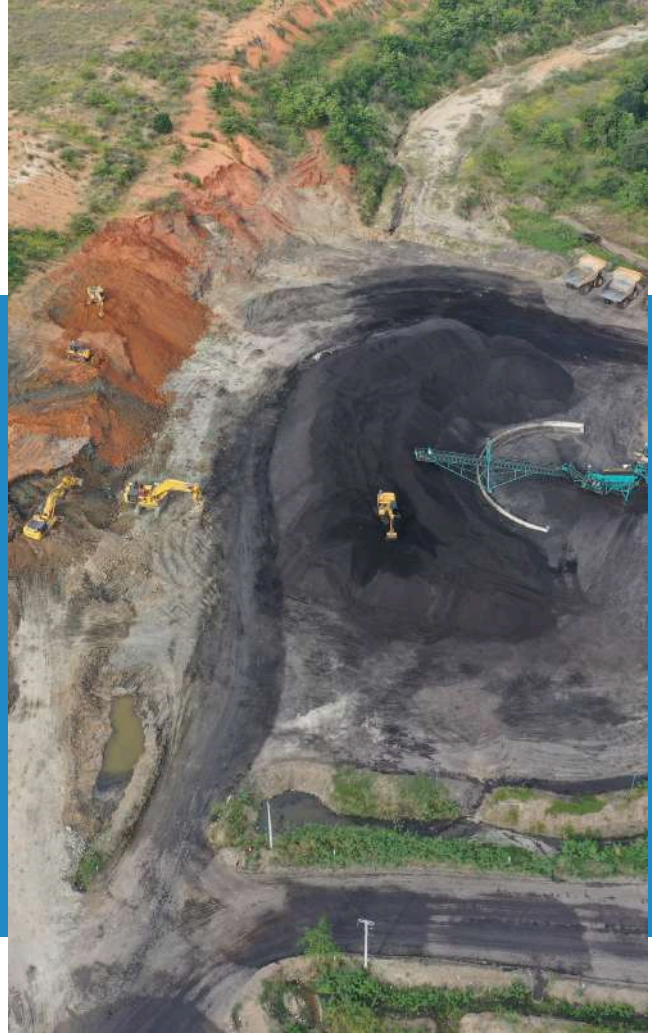

2025

NYIKO TRANSPORT

Company Profile

+27 12 534 4350
+27 82 783 2687

6th Floor, Park Lane West, 180
Amarand Avenue, Pretoria, 0010

Farm Naudesfontien Sukkelaar
turn off N17, Bethal, 2310

Nyiko Transport, a leading coal transport company in South Africa, is dedicated to providing top-tier logistics and transportation solutions to the coal industry. As a subsidiary of NG Global Energy Solutions, we leverage extensive industry experience and cutting-edge technology to ensure the safe, efficient, and reliable delivery of coal across the nation.

Our Best Service

Coal Haulage

Specializing in the transportation of coal from mines to power plants, industrial facilities, and export terminals.

Fleet Management

Maintaining a modern and well-equipped fleet to ensure the safe and timely delivery of coal. We currently have 10 Scania side tipper links.